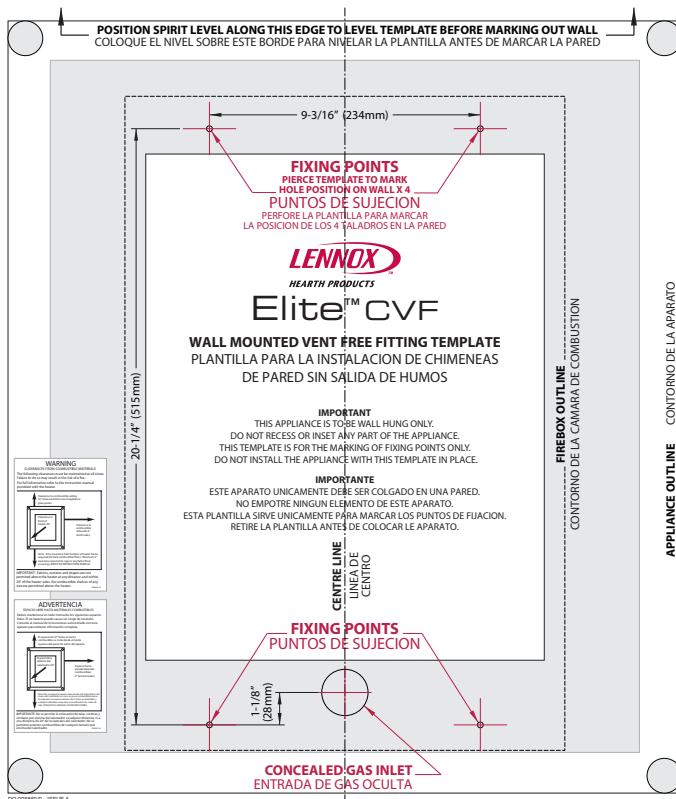

Elite™ CVF

DAVE LENNOX
signature
COLLECTION™

Appliance Specifications

Product Reference Information			
Cat. No.	Model	Ship. Wt.	Ship. Volume
H6072	Elite CVF - NG	50 lb.	4.3 cu. ft.
H6073	Elite CVF - LP	50 lb.	4.3 cu. ft.

Ratings	
Input	NG = 3,412 - 6,825 BTU/HR LP = 3,412 - 5,800 BTU/HR
Fuel	Natural Gas and Propane Gas
Venting	Ventless (No Chimney Or Flue Required)
Efficiency	99.99%
Installation	Wall-Mounted (Mounting Template Supplied)
Wall Requirements	Any Wall Surface, Including Combustible Surfaces (Unit Can Not Be Recessed Into Wall)
Manual Control	Manual Rotary - Concealed Behind Glass
Inlet Pressure	NG - 6" W.C. Min.; 10.5" W.C. Max. LPG - 11" W.C. Min.; 13" W.C. Max.
Ignition	Piezo
Finish	Glass / Aluminum Accent / Black Steel Firebox
Safety Features	O.D.S. - Oxygen Depletion Sensor
Minimum Room Size	340 Cubic Feet*

Elite™ CVF Catalytic Vent-free Fireplaces

Front View

Side View

A FULL SIZE TEMPLATE IS SUPPLIED TO ASSIST WITH WALL MOUNTING

* Does not include any additional fuel burning appliances in the space. If you have any additional gas burning appliances in the space, follow combustion and ventilation air section from product installation instructions.

Elite™ CVF

Combustible Clearances

Side Clearance To Combustibles: 4"; Front Clearance To Combustibles: 20"

Side Clearance To Curtains, Drapes and Other Fabrics: 20"

Minimum Clearance To Ceiling Above Appliance: 32" (measured from top of glass panel)