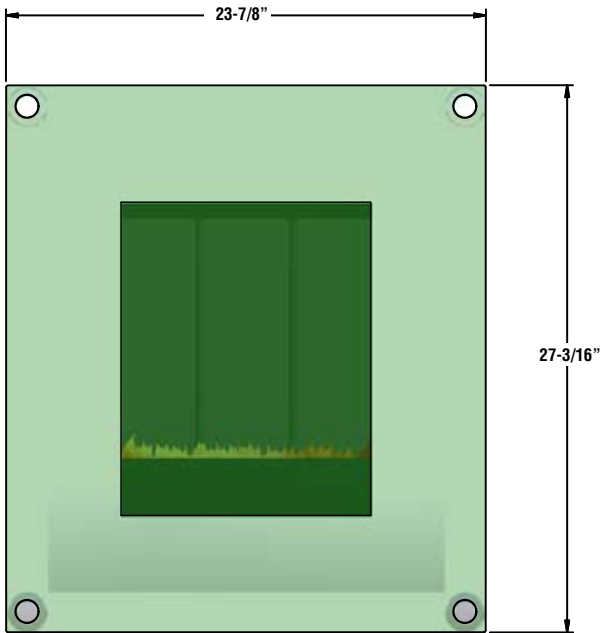

Elite™ CVF

Combustible Clearances

Side Clearance To Combustibles: 4"; Front Clearance To Combustibles: 20"

Side Clearance To Curtains, Drapes and Other Fabrics: 20"

Minimum Clearance To Ceiling Above Appliance: 32" (measured from top of glass panel)

Top View

Front View

Back View

Fireplace Dimensions