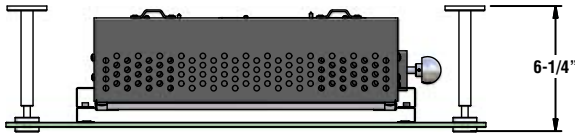

Elite™ CVF

Combustible Clearances

Side Clearance To Combustibles: 4"; Front Clearance To Combustibles: 20"

Side Clearance To Curtains, Drapes and Other Fabrics: 20"

Minimum Clearance To Ceiling Above Appliance: 32" (measured from top of glass panel)

Clearance To Combustibles Placed Directly In Front Of Unit: 40"

Due to heat output, electronic appliances such as televisions, should not be mounted on the wall above the unit

Note: See installation instructions manual supplied with fireplace, for specific installation details