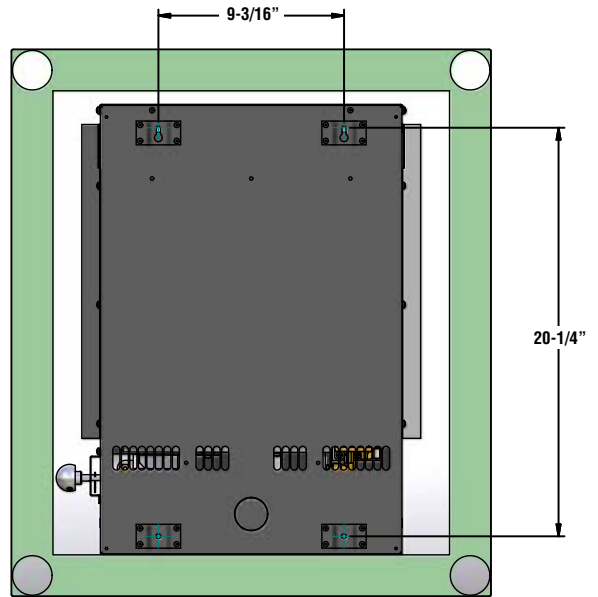

Elite™ CVF

Combustible Clearances

Side Clearance To Combustibles: 4"; Front Clearance To Combustibles: 20"

Side Clearance To Curtains, Drapes and Other Fabrics: 20"

Minimum Clearance To Ceiling Above Appliance: 32" (measured from top of glass panel)

Clearance To Combustibles Placed Directly In Front Of Unit: 40"

Due to heat output, electronic appliances such as televisions, should not be mounted on the wall above the unit

Note: See installation instructions manual supplied with fireplace, for specific installation details

Top View

Front View

Back View

Fireplace Dimensions