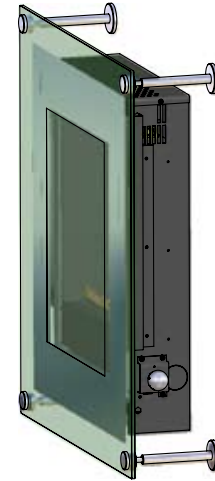

Elite™ CVF

DAVE LENNOX
signature
COLLECTION™

Appliance Specifications

Product Reference Information			
Cat. No.	Model	Ship. Wt.	Ship. Volume
H6072	Elite CVF - NG	50 lb.	4.3 cu. ft.
H6073	Elite CVF - LP	50 lb.	4.3 cu. ft.

Ratings	
Input	NG = 3,412 - 6,825 BTU/HR LP = 3,412 - 5,800 BTU/HR
Fuel	Natural Gas and Propane Gas
Venting	Ventless (No Chimney Or Flue Required)
Efficiency	99.99%
Installation	Wall-Mounted (Mounting Template Supplied)
Wall Requirements	Any Wall Surface, Including Combustible Surfaces (Unit Can Not Be Recessed Into Wall)
Manual Control	Manual Rotary - Concealed Behind Glass
Inlet Pressure	NG - 6" W.C. Min.; 10.5" W.C. Max. LPG - 11" W.C. Min.; 13" W.C. Max.
Ignition	Piezo
Finish	Glass / Aluminum Accent / Black Steel Firebox
Safety Features	O.D.S. - Oxygen Depletion Sensor
Minimum Room Size	340 Cubic Feet*

Elite™ CVF Catalytic Vent-free Fireplaces

Front View

Side View

A FULL SIZE TEMPLATE IS SUPPLIED TO ASSIST WITH WALL MOUNTING

* Does not include any additional fuel burning appliances in the space. If you have any additional gas burning appliances in the space, follow combustion and ventilation air section from product installation instructions.

Elite™ CVF

Combustible Clearances

Side Clearance To Combustibles: 4"; Front Clearance To Combustibles: 20"

Side Clearance To Curtains, Drapes and Other Fabrics: 20"

Minimum Clearance To Ceiling Above Appliance: 32" (measured from top of glass panel)