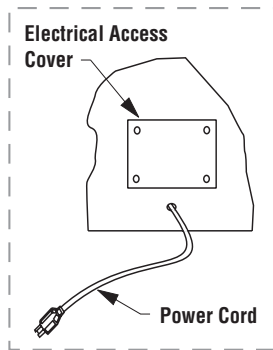

Fireplace Dimensions

Listing

This appliance has been tested in accordance with UL 2021 and CSA C22.2 No. 46-M198 standards for fixed and location dedicated electric room heaters.