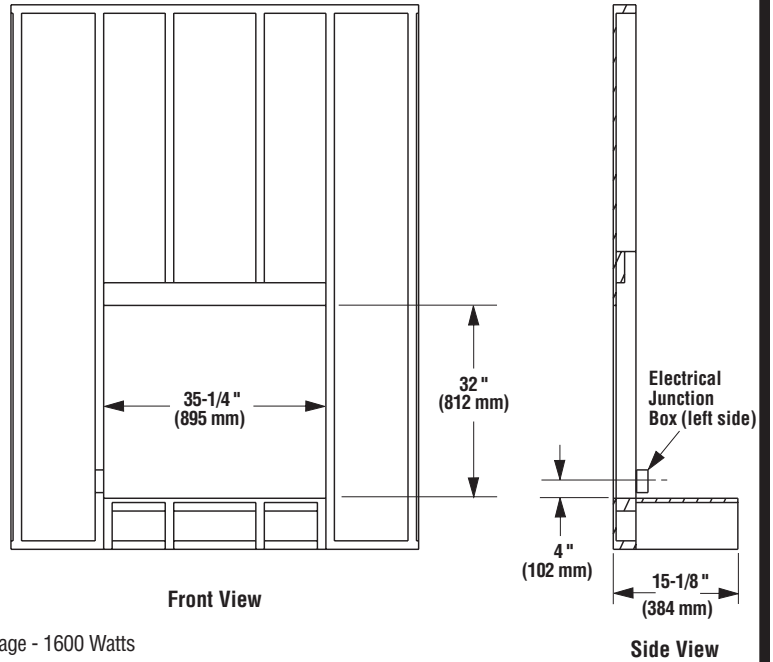

## MERIT® PLUS ELECTRIC FIREPLACE

Framing Dimensions

Product Reference Information

Cat. No. H3427  
 Model: MPE-33R  
 Description: Merit Plus Electric Fireplace,  
 33" Radiant  
 Shipping Weight: 81 lb.'s (36.75 KG)  
 Packaging:  
 41" x 17 3/4" x 33 1/2"  
 (1040 mm x 451 mm x 850 mm)  
 14.1 cu. ft.