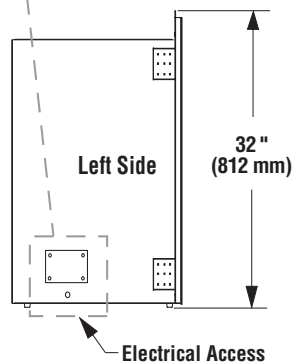

MPE-33R

MERIT® PLUS ELECTRIC FIREPLACE

Framing Dimensions

Product Reference Information

Cat. No. H3427
Model: MPE-33R
Description: Merit Plus Electric Fireplace,
33" Radiant
Shipping Weight: 81 lb.'s (36.75 KG)
Packaging:
41" x 17 3/4" x 33 1/2"
(1040 mm x 451 mm x 850 mm)
14.1 cu. ft.

Power Requirements:
(120 Volt, 60 Hz.)
Rated Wattage - 1600 Watts
Amperage - 13.33 Amps
(240 Volt, 60 Hz.)
Rated Wattage - 3000 Watts
Amperage - 12.5 Amps
Blower CFM: 83 CFM
(120 V): 5,461 BTU/HR
(240 V): 10,239 BTU/HR

Locations

Fireplace Dimensions

Listing

This appliance has been tested in accordance with UL 2021 and CSA C22.2 No. 46-M198 standards for fixed and location dedicated electric room heaters.