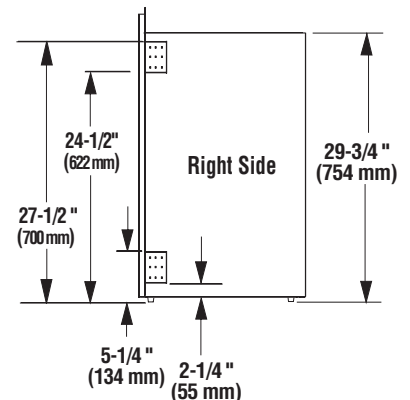

MPE-33R

MERIT® PLUS ELECTRIC FIREPLACE

Framing Dimensions

Product Reference Information

Cat. No. H3427
Model: MPE-33R
Description: Merit Plus Electric Fireplace,
33" Radiant
Shipping Weight: 81 lb.'s (36.75 KG)
Packaging:
41" x 17 3/4" x 33 1/2"
(1040 mm x 451 mm x 850 mm)
14.1 cu. ft.

Power Requirements:
(120 Volt, 60 Hz.)
Rated Wattage - 1600 Watts
Amperage - 13.33 Amps
(240 Volt, 60 Hz.)
Rated Wattage - 3000 Watts
Amperage - 12.5 Amps
Blower CFM: 83 CFM
(120 V): 5,461 BTU/HR
(240 V): 10,239 BTU/HR

Locations

Fireplace Dimensions

Listing

This appliance has been tested in accordance with UL 2021 and CSA C22.2 No. 46-M198 standards for fixed and location dedicated electric room heaters.