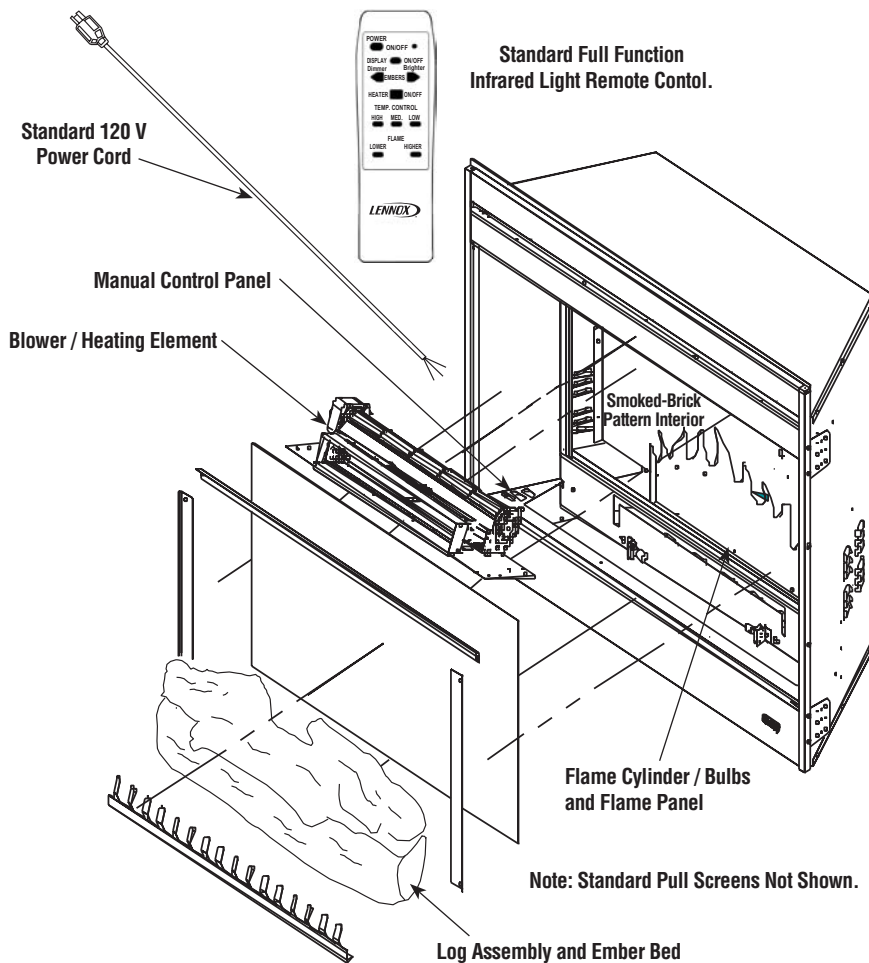

# MPE-33R

Clearances to Combustibles

**Clearances** - This appliance is an electric fireplace designed to be framed in with combustible materials (up to the edge of the appliance). A drywall lip at the top of the fireplace and 4 nailing flanges on the sides of the appliance is provided to facilitate installation.

**Hearth Protection:** A hearth is not required, but it is recommended for aesthetic purposes.

Fireplace Manual Controls

**Controls** - The Merit Plus Electric Fireplace is provided with an Infrared light Remote Control. All functions of the fireplace can be controlled through the remote control. Note: The Effective range of the remote control is up to approximately 26 feet (8 meters). Manual Controls are also provided on the appliance.

## Manual Control Panel

Main Power On/Off (rear most switch)

Heater On/Off (center switch)

Flame / Ember On/Off (front most switch)

Fireplace Features & Optional Accessories

Standard Full Function  
Infrared Light Remote Control.

## Standard Features

- Oak log set and glowing ember bed.
- Smoked-Brick pattern interior.
- Adjustable flame height & ember intensity.
- Operable pull screens.
- 5000 BTU (120 V) or 10,000 BTU (240 V) heater.
- Full featured remote control.
- Wall switch and thermostat ready.
- 120 V Power Cord.