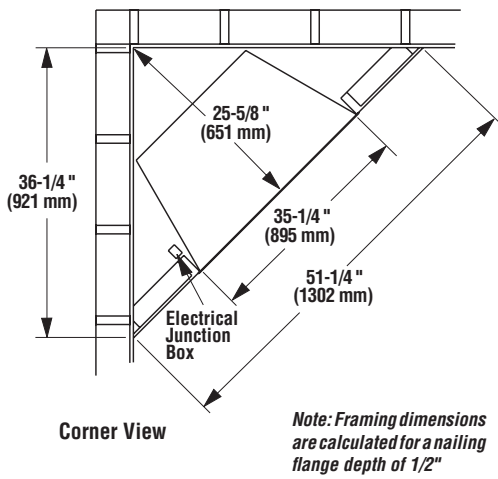

## MERIT® PLUS ELECTRIC FIREPLACE

Framing Dimensions

Product Reference Information

Cat. No. H3427  
 Model: MPE-33R  
 Description: Merit Plus Electric Fireplace,  
 33" Radiant  
 Shipping Weight: 81 lb.'s (36.75 KG)  
 Packaging:  
 41" x 17 3/4" x 33 1/2"  
 (1040 mm x 451 mm x 850 mm)  
 14.1 cu. ft.