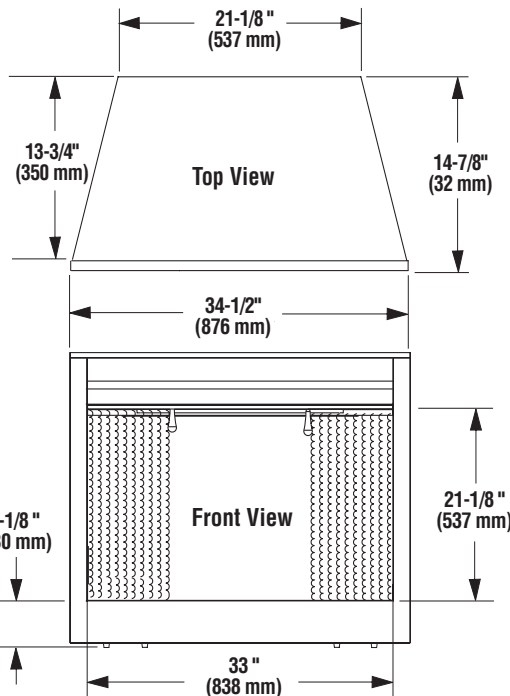

Fireplace Dimensions

Listing

This appliance has been tested in accordance with UL 2021 and CSA C22.2 No. 46-M198 standards for fixed and location dedicated electric room heaters.