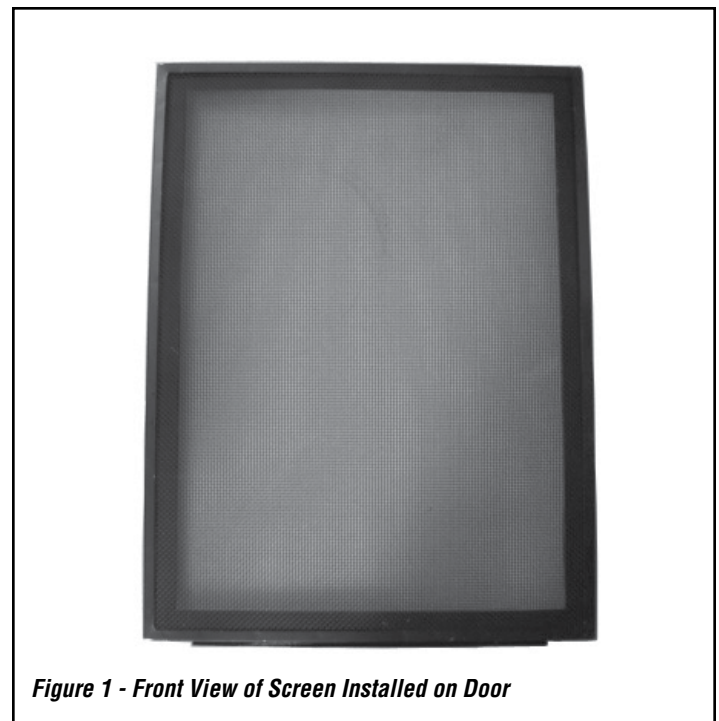

Figure 1 - Front View of Screen Installed on Door

- **Step 3** Reinstall glass door on the appliance (follow door installation instructions in the Care and Operation Manual).

NOTE: DIAGRAMS & ILLUSTRATIONS ARE NOT TO SCALE.

Lennox Hearth Products reserves the right to make changes at any time, without notice, in design, materials, specifications, prices and the discontinuance of colors, styles and products. Consult your local distributor for fireplace code information.

Printed in U.S.A. © LENNOX HEARTH PRODUCTS 2007
P/N 750,233M REV. NC 08/2007

HEARTH PRODUCTS

1110 West Taft Avenue • Orange, CA 92865