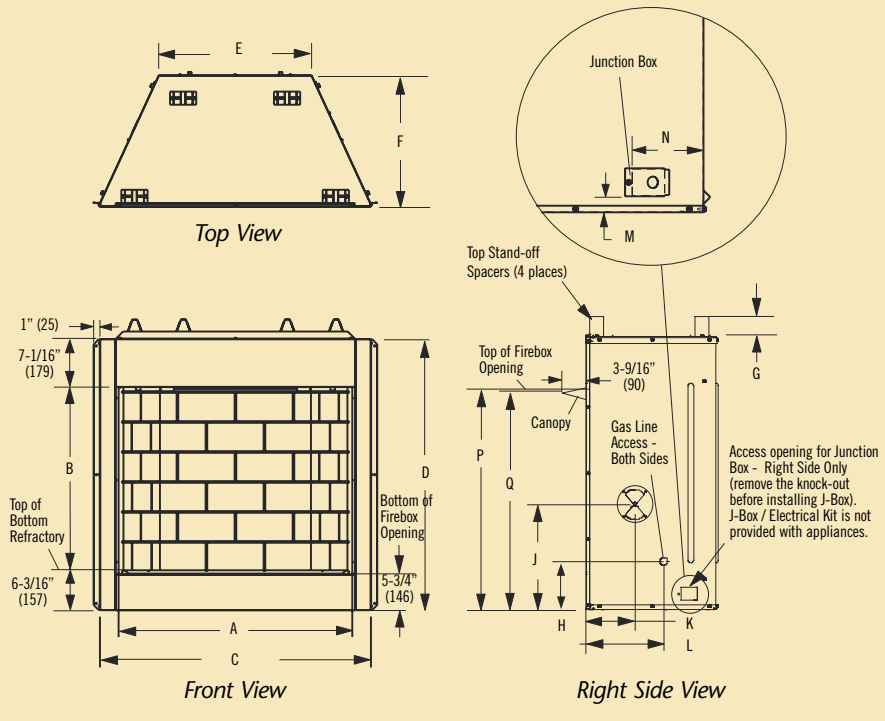

UVFRC FIREBOX

UVFRC-3628

UVFRC-4228-H

STANDARD FEATURES

Traditional or Herringbone pattern brick liners offer custom masonry look

Durable charcoal powder coat finish

Mesh draw screens

Easy gas line access with knockouts on both sides

OPTIONAL ACCESSORIES

Forced air blower kit

Decorative mesh screen door (Textured Iron finish)

Outside air kit

Canopy (required for mesh screen doors)

Wall switch

Junction box (required for forced air blower kit)

Cover photo: UVFRC-4228-H shown with VFGL-28-4 gas logs

FIREBOX DIMENSIONS

	UVFRC-3628 & UVFRC-3628H	UVFRC-4228 & UVFRC-4228-H
A	36" (914)	42" (1067)
B	28" (711)	28" (711)
C	41-3/4" (1061)	47-3/4" (1213)
D	41-1/4" (1048)	41-1/4" (1048)
E	23-1/2" (597)	29-1/2" (749)
F	20" (508)	20" (508)
G	3" (76)	3" (76)
H	8-3/8" (213)	8-3/8" (213)
J	15-7/8" (403)	15-7/8" (403)
K	7-1/2" (190)	7-1/2" (190)
L	11-15/16" (303)	11-15/16" (303)
M	1-5/16" (33)	1-5/16" (33)
N	5-1/2" (140)	5-1/2" (140)
P	34-5/16" (872)	34-5/16" (872)
Q	33-5/8" (854)	33-5/8" (854)

Dimensions - inches (millimeters)

FRAMING DIMENSIONS

MODEL	WIDTH	HEIGHT	DEPTH
UVFRC-3628	42-1/4"	44-1/4"	20-1/2"
UVFRC-4228	48-1/4"	44-1/4"	20-1/2"