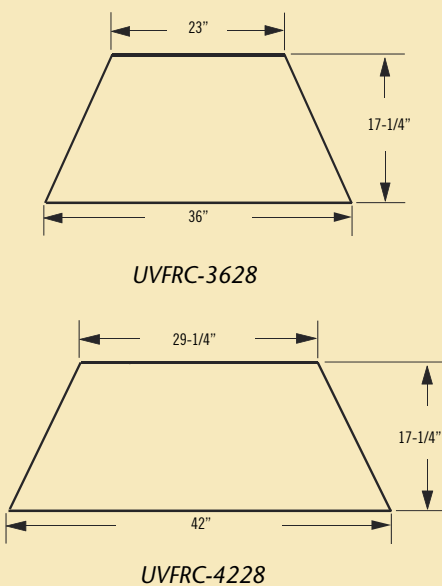

HEARTH DIMENSIONS

IMPORTANT NOTES:

As with any heating appliance, fireplace or stove, this appliance is extremely hot during operation. Read and understand all operating instructions before using this appliance. For further information, consult your Lennox dealer.

Local conditions, such as elevation and choice of fuel will affect overall appearance of the fire and heating performance. Performance can also vary with home design and insulation, ceiling height, accessories chosen and appliance location.

LISTING: These Universal Vent-Free (built-in) Fireboxes have been tested and listed as Ventless Firebox Enclosures for Gas-Fired Unvented Decorative Room Heaters to ANSI Z21.91.

APPROVED GAS LOGS: These appliances are listed for use ONLY with Vent-Free Gas Log Room Heaters listed to ANSI Z21.11.2 which have an input not to exceed 40,000 BTU/HR.

©Lennox Industries Inc. 2008
Visit us at www.Lennox.com, or contact us at 1-800-9-LENNOX.
785185M 02/08

All Superior Universal Vent-Free Fireboxes have a 20-year limited warranty.